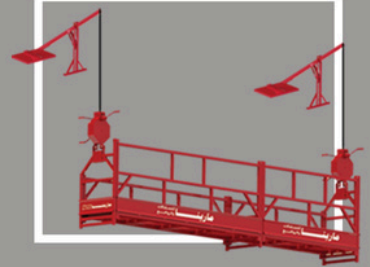

. since 1984 .

MORE PRODUCTS

CRADLES

Egypt

(Cairo -Alex -Merghem- Borg El Arab)

📍 Factories

Second industrial zone, block 12 Borg El Arab City

Forth Industrial zone, block 10 Borg El Arab City

☎ +2 01203099944
info@marinaplt.com

📍 Qatar:

Ben Derham Plaza, office 307 P.O.Box: 47154, Doha, Qatar
☎ (+974)70274511 - (+974)74096650

📍 Oman:

November 18th Street - Boshier - North Ghubra - Muscat, Sultanate Oman
☎ (+968) 79017032 - (+968) 79042564

www.marinapltatforms.com

marina platforms

marina.platforms.egypt